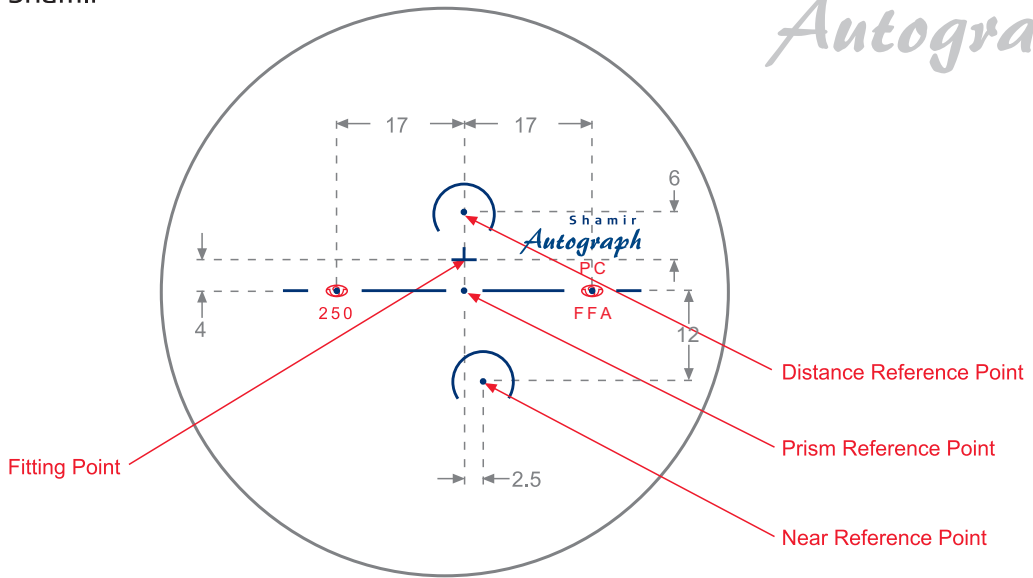

Shamir Autograph Attitude™

Minimum Fitting Height 18mm

Shamir

Autograph
Attitude™

Ink Marking: Blue
Invisible Marking: Red

Minimum Fitting Height 18mm

Material	Invisible Marking	
Hard Resin 1.5	250	CR FFA
Transitions 1.5	250	TR FFA
Polarized 1.5	250	PZ FFA
Drivewear® Activated by Transitions® 1.5	250	DW FFA
Trivex™ lens material 1.53	250	TX FFA
Mid Index	250	56 FFA
Polycarbonate 1.59	250	PC FFA
Polycarbonate 1.59 Transitions V	250	PT FFA
Polycarbonate 1.59 Polarized	250	PPZ FFA
SuperLite™ 1.6	250	16 FFA
SuperLite 1.6 Transitions V	250	T6 FFA
SuperLite 1.67	250	67 FFA
SuperLite 1.67 Transitions V	250	T67 FFA
SuperLite 1.67 Polarized	250	PZ67 FFA
SuperLite 1.74	250	74 FFA