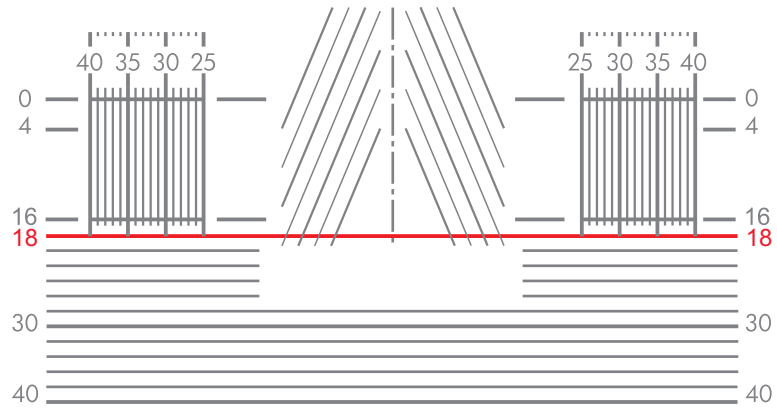

Shamir Autograph Attitude™

Minimum Fitting Height 18mm

Shamir

Autograph
Attitude™

Ink Marking: Blue
Invisible Marking: Red

Minimum Fitting Height 18mm

Material	Invisible Marking	
Hard Resin 1.5	250	CR FFA
Transitions 1.5	250	TR FFA
Polarized 1.5	250	PZ FFA
Drivewear® Activated by Transitions® 1.5	250	DW FFA
Trivex™ lens material 1.53	250	TX FFA
Mid Index	250	56 FFA
Polycarbonate 1.59	250	PC FFA
Polycarbonate 1.59 Transitions V	250	PT FFA
Polycarbonate 1.59 Polarized	250	PPZ FFA
SuperLite™ 1.6	250	16 FFA
SuperLite 1.6 Transitions V	250	T6 FFA
SuperLite 1.67	250	67 FFA
SuperLite 1.67 Transitions V	250	T67 FFA
SuperLite 1.67 Polarized	250	PZ67 FFA
SuperLite 1.74	250	74 FFA