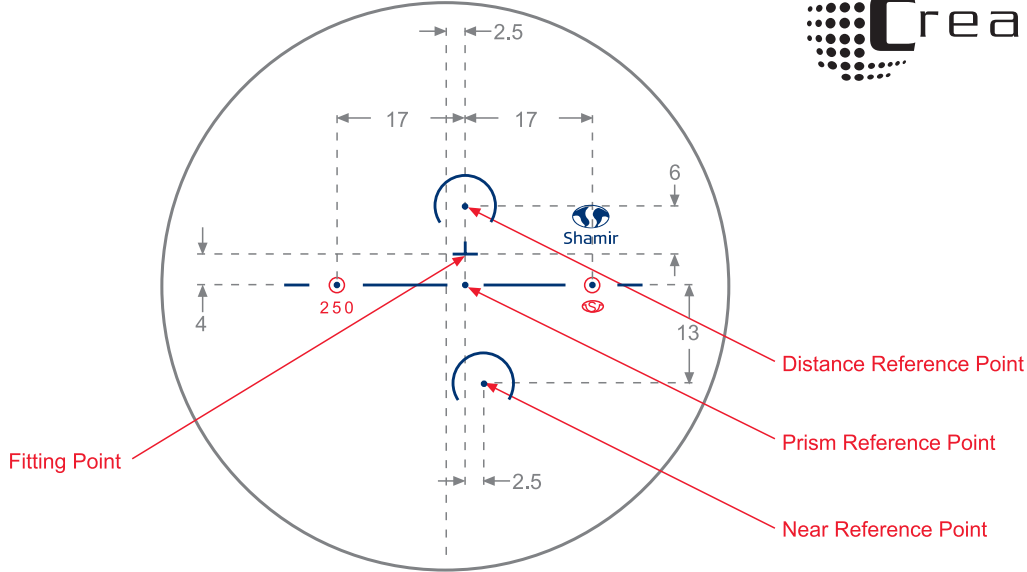

Minimum Fitting Height 19mm

Ink Marking: Blue  
Invisible Marking: Red

Minimum Fitting Height 19mm

Material	Invisible Marking
CR-39 1.5	○ ○ 250 
Transitions V 1.5	○ ○ 250 
Polycarbonate 1.59	  250 PC
SuperLite™ 1.6	○ ○ 250  H
SuperLite 1.6 Transitions V	○ ○ 250  H
SuperLite 1.67	○ ○ 250  67
SuperLite 1.67 Transitions V	○ ○ 250  67