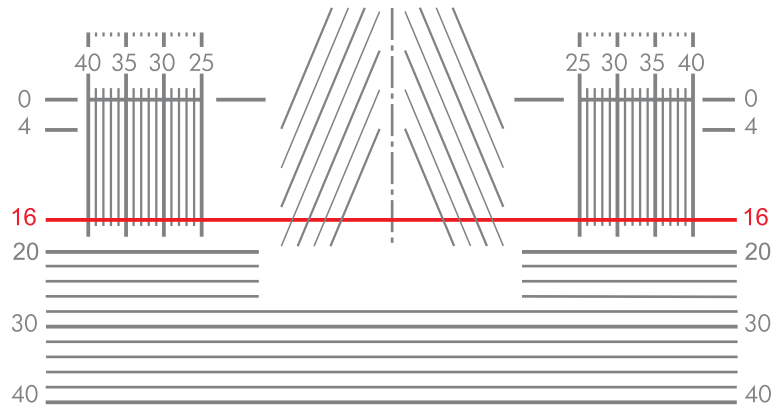

Shamir OFFICE™

Minimum Fitting Height 16mm

Room Distance Reference Point

Fitting Point
Prism Reference Point

Near Reference Point

Ink Marking: Blue
Invisible Marking: Red

Minimum Fitting Height 16mm

Material	Invisible Marking
CR-39 1.5) (-175 
Polycarbonate 1.59) (175  PC
Glass 1.523) (-175 