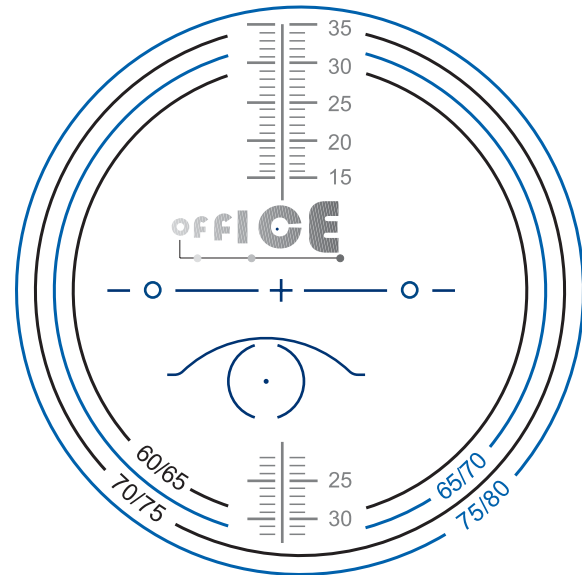

Shamir OFFICE™

Minimum Fitting Height 16mm

Room Distance Reference Point

Fitting Point
Prism Reference Point

Near Reference Point

Ink Marking: Blue
Invisible Marking: Red

Minimum Fitting Height 16mm

Material	Invisible Marking
CR-39 1.5) (-175 
Polycarbonate 1.59) (175  PC
Glass 1.523) (-175 