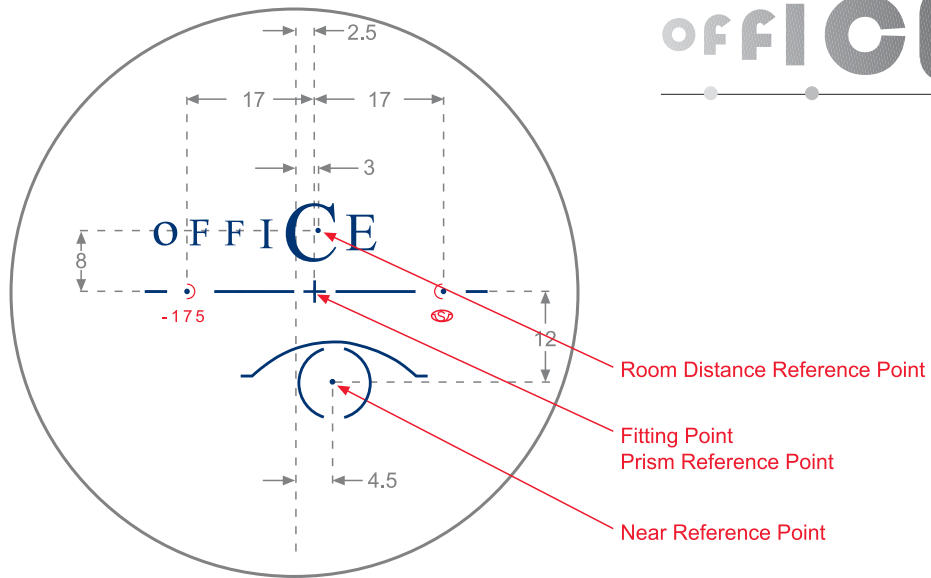

Shamir OFFICE™

Minimum Fitting Height 16mm

Room Distance Reference Point

Fitting Point
Prism Reference Point

Near Reference Point

Ink Marking: Blue
Invisible Marking: Red

Minimum Fitting Height 16mm

Material	Invisible Marking
CR-39 1.5) (-175 
Polycarbonate 1.59) (175  PC
Glass 1.523) (-175 