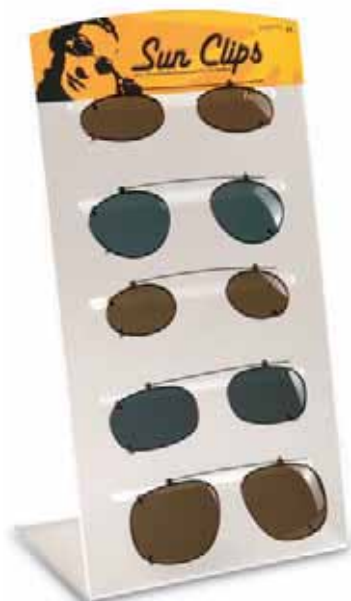

With the size template it is easy to find out the right clip-on shape. All clip-on models will be shown in original size 1:1. You will find over 200 different options.

Supplied free of charge

Select the right clip-on with this size template!

Just select the matching clip-on for the frame, then choose the colour – easy!

97001021

Sun Clips Display

- Frosted acrylic, in L-shape
- For 5 Sun Clips
- Contents not included
- Dimensions: 17 x 32 cm

97001031

Sun Clips

Lens grey

75-80 %

Clip on
Gun

Clip on
Antique copper

Lens brown

75-80 %

Model BS 30